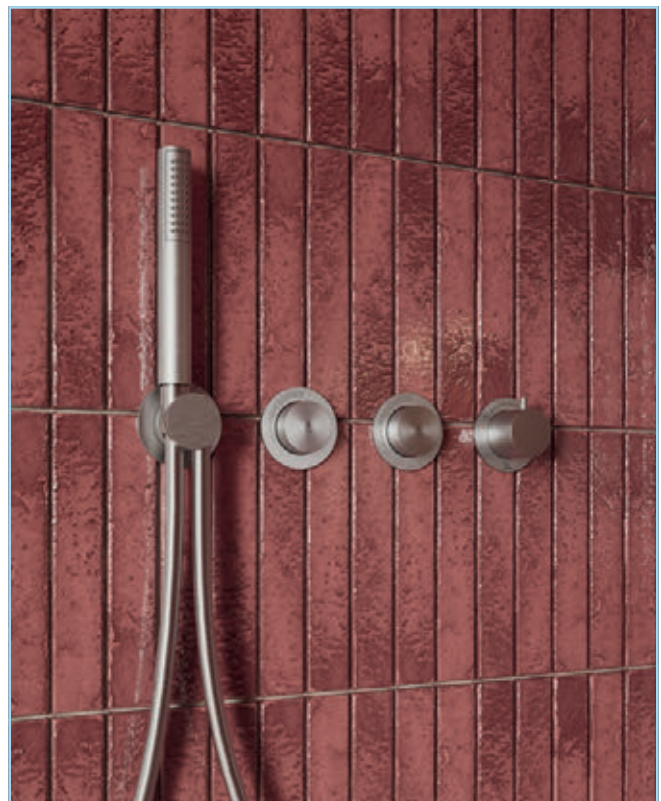

WAS £569 NOW £341

WAS £689 NOW £413

WAS £789 NOW £473

WAS £909 NOW £545

WAS £899 NOW £629

WAS £999 NOW £699

WAS £1149 NOW £804

WAS £1249 NOW £874

WAS £1199 NOW £839

WAS £1299 NOW £909

WAS £749 NOW £524

Push Module 3 Handle Trimset Brushed Brass
PROMODPUSH2000LBPV
2 Outlet Concealed Valve
MODPUSH2000R

WAS £1149 NOW £804

WAS £1449 NOW £1014