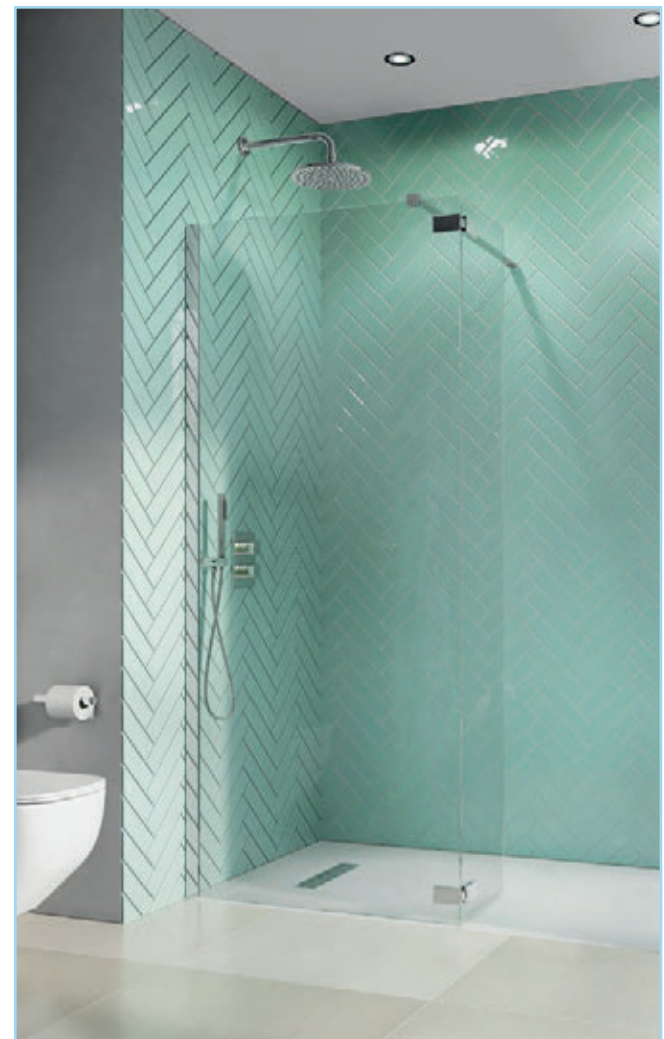

Due to continuous product improvements we reserve the right to change the product specification without prior notice. The text, images and layout of this catalogue are protected by copyright and other intellectual property rights. All images within this brochure are, where possible, a true representation of our products. Some colours may vary. Prices are subject to alteration without notice and include VAT. Please visit the website for more information.

Our websites should be used as reference for the most up to date product specification.